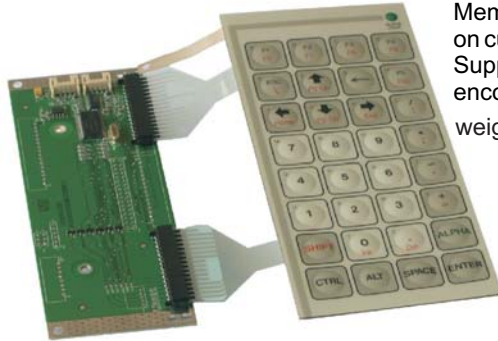

32 KEY HANDHELD KEYBOARD

Sealing IP65; PS/2 or USB compatible

• GENERAL DESCRIPTION

These 32 keys keyboards are fully PS/2 or USB compatible and are to be used with standard US-keyboard driver. They enable **all major functions of a large MF keyboard** in a small outline. Function keys F1 to F10 and complete upper and lower case alphabet are available. Distinct and easy recognition of the different functions due to **three different legend colours** corresponding with the mode-keys: **black** for UNSHIFT; **red** for SHIFT and **green** for ALPHA mode which is a toggle function indicated by a separate green LED.

ENCLOSED

WITH ABS HOUSING

"Light-weight" handheld keyboard housed in a rigid ABS enclosure. Rubber seal between the two enclosure parts ensures an IP65 grade sealing.

KBM32S
dim : 194 x100x28/44 mm
weight : 0,5 kg.

WITH METAL HOUSING

Steel housing for rugged applications. IP65 sealed.

KBM32R
dim : 204 x106x42 mm.
weight : 0,8 kg.

PANEL MOUNT

WITHOUT CARRIER PLATE

KBM32O

Membrane to be glued on customers' panel. Supplied with keyboard encoder and cable.
weight : 0,2 kg.

WITH CARRIER PLATE

KBM32N

Membrane glued on Alu carrier and keyboard encoder fitted underneath. Intended for back panel mounting.
weight : 0,3 kg.

• CONNECTIVITY

The PS/2 keyboards are supplied with one 1,6 m long shielded straight cable ended with 6 pin mini DIN plugs. The USB versions are supplied with one 1,6m long shielded straight cable ended by a USB type A connector.